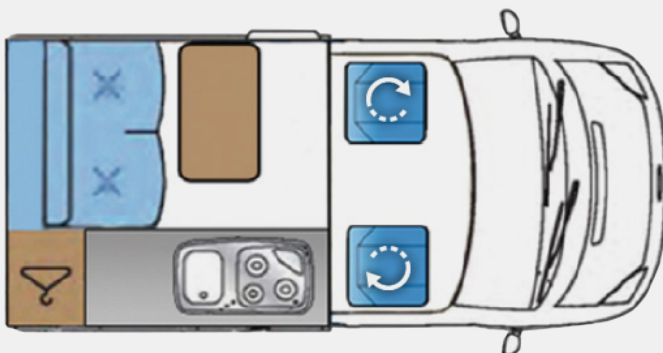

Buy with Confidence

The **RVSC** team provide quality tried and tested motorhomes with the largest fleet of new and used motorhomes available in the UK.

We work directly with the manufacturer to handpick the core essentials for our motorhomes and our NCC approved service centre is on hand to customise your motorhome with a range of creature comforts.