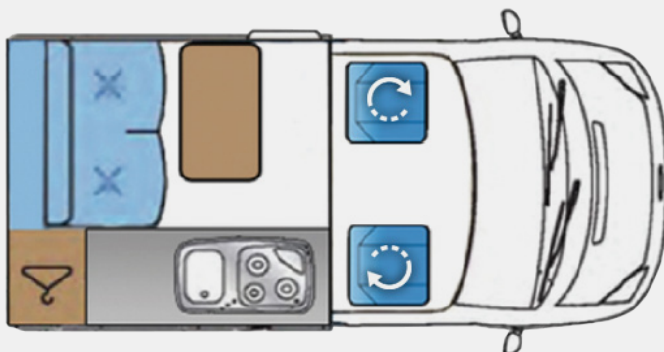

Buy with Confidence

The **RVSC** team provide quality tried and tested motorhomes with the largest fleet of new and used motorhomes available in the UK.

We work directly with the manufacturer to handpick the core essentials for our motorhomes and our NCC approved service centre is on hand to customise your motorhome with a range of creature comforts.