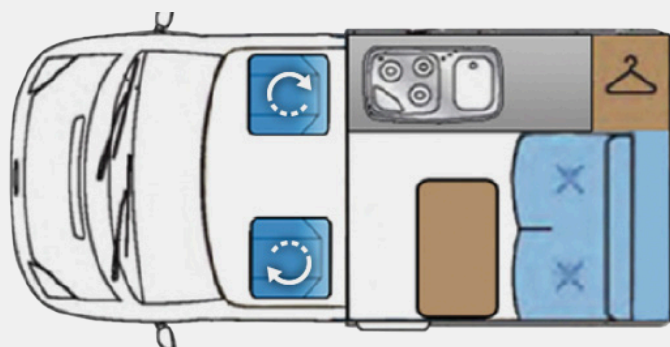

- Semi Automatic transmission
- Reversing camera
- Compressor 12v fridge
- Gas/Electric heating and hot water
- Custom sliding windows
- Status omnidirectional aerial
- Isofix fixings

Buy with Confidence

Dimensions

Outside length	4.90m
Outside width (with mirrors folded)	2.29m
Outside height	2.07m

Bed Dimensions

x1 Rock n Roll Bed	1.45m x 1.88m
x1 Pop Top Bed	1.83m x 1.14m

On-Board

Webasto Diesel Heater	✓
Sink	✓
Fridge/Freezer	✓
Oven	x
Hob	✓
Digital Aerial	x
Solar Panel	x
Window blinds and flyscreens	x
External storage area	x
Passenger Seat Swivel	✓
Electric heated mirrors	✓ (cab only)
AGM habitation battery	✓
Cab stereo system	✓
Car seats	can fit up to 3
Isofix points	x
240v plug sockets	x2
USB points	x2