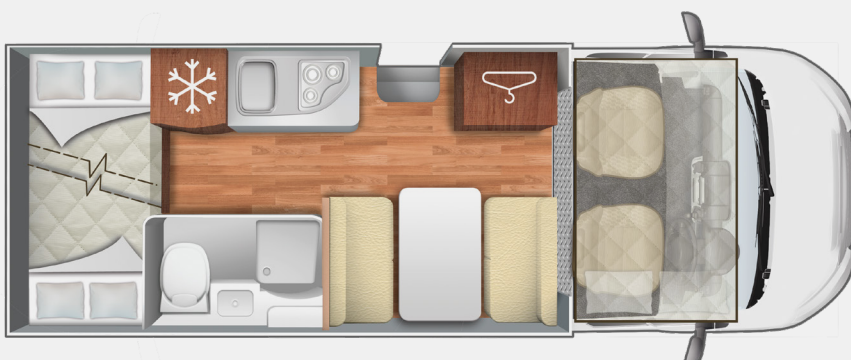

Buy with Confidence

The **RVSC** team provide quality tried and tested motorhomes with the largest fleet of new and used motorhomes available in the UK.

We work directly with the manufacturer to handpick the core essentials for our motorhomes and our NCC approved service centre is on hand to customise your motorhome with a range of creature comforts.