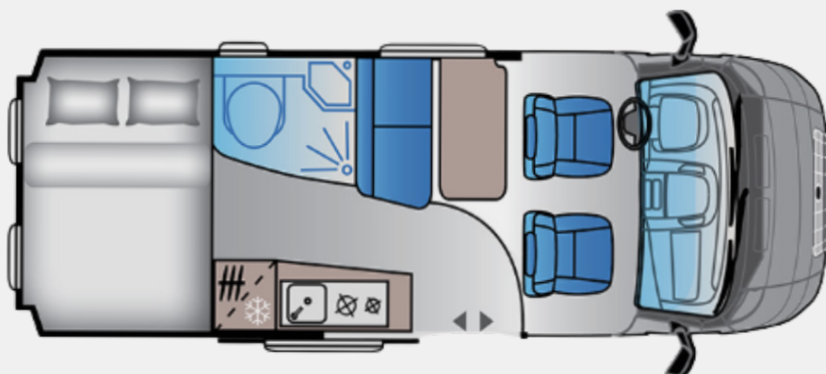

Buy with Confidence

The **RVSC** team provide quality tried and tested motorhomes with the largest fleet of new and used motorhomes available in the UK.

We work directly with the manufacturer to handpick the core essentials for our motorhomes and our NCC approved service centre is on hand to customise your motorhome with a range of creature comforts.