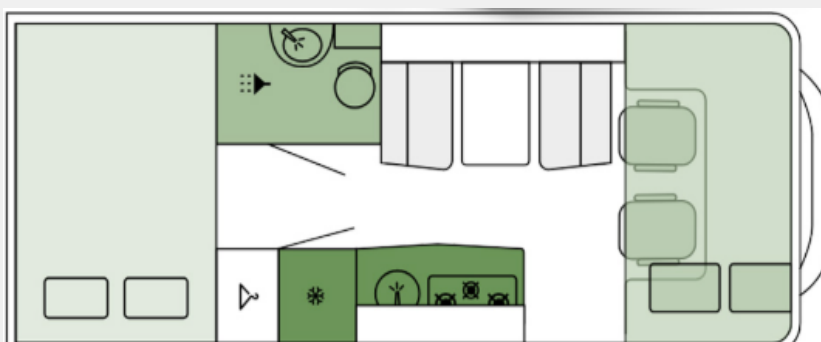

Buy with Confidence

The **RVSC** team provide quality tried and tested motorhomes with the largest fleet of new and used motorhomes available in the UK.

We work directly with the manufacturer to handpick the core essentials for our motorhomes and our NCC approved service centre is on hand to customise your motorhome with a range of creature comforts.