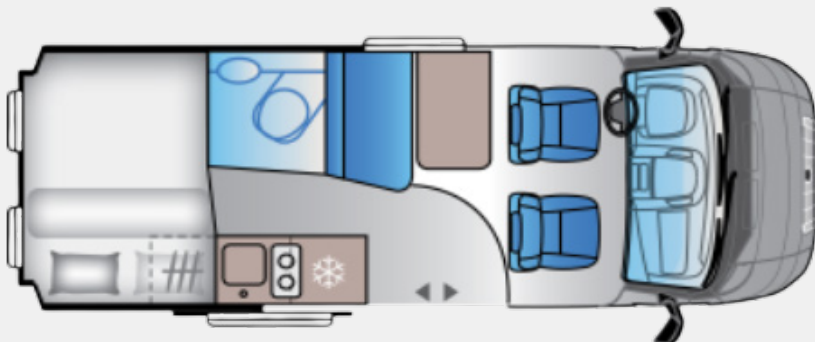

Fitted as Standard

- Automatic transmission
- Reversing camera
- Compressor 12v fridge
- 3 Burner hob, oven & grill
- Cruise Control & Speed Limiter
- Under bed storage